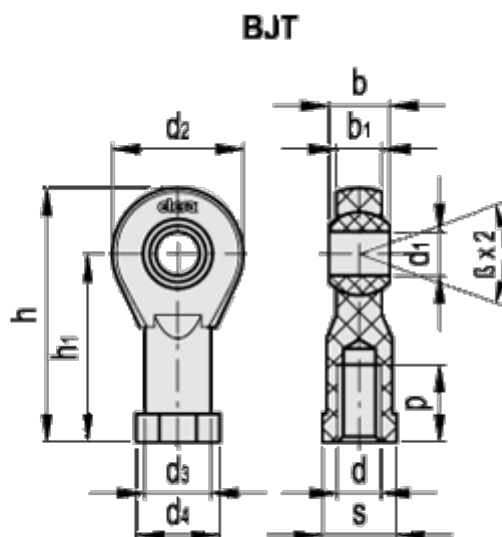

Article number: 2308470011

Description: Technopolymer rod end BJT-M8, female thread  
ELESA 470011

## Measures

b = 12.0	P = 16
d = M8	s = 14
d1 = 8.00	
d2 = 24	
d3 = 13	
d4 = 16	
h = 48	
h1 = 36	